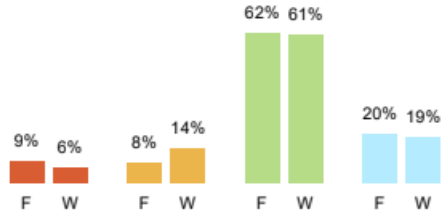

Amath growth report

START: 2021-2022 : Fall	END: 2021-2022 : Winter	GROWTH %ILES: Growth by Start Score	COLOR CODING: Norms	GROWTH: Monthly	END OF YEAR GOAL: Next Highest

Scores Of All Students In Group
By Normative Categories: ?