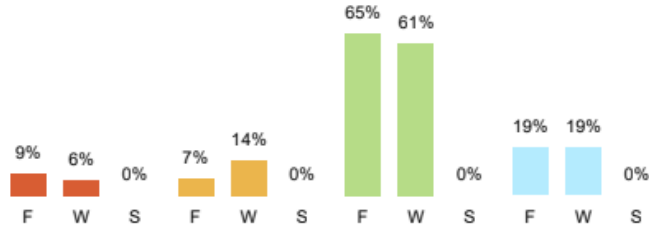

# Amath screening report

Scores Of Students In Group By Normative Categories: ?

Grade	Median Student			Winter Percentile Rank	
	Fall Score	Winter Score	Spring Score	District Score	National Score
TWO	28 24 40 8(%)	13 21 54 12(%)	(%)	49	39
THREE	4 8 68 20(%)	4 18 52 26(%)	(%)	50	62
FOUR	8 8 67 17(%)	9 17 65 9(%)	(%)	50	48
FIVE	4 0 75 21(%)	0 9 78 13(%)	(%)	50	53
SIX	8 8 52 32(%)	9 9 43 39(%)	(%)	50	53
SEVEN	0 0 82 18(%)	0 17 66 17(%)	(%)	49	57
EIGHT	6 0 75 19(%)	6 6 75 13(%)	(%)	49	58
Average	215.45	218.29	-	49.57	52.86

# Amath growth report

START: 2021-2022 : Fall	END: 2021-2022 : Winter	GROWTH %ILES: Growth by Start Score	COLOR CODING: Norms	GROWTH: Monthly	END OF YEAR GOAL: Next Highest
----------------------------	----------------------------	--	------------------------	--------------------	-----------------------------------