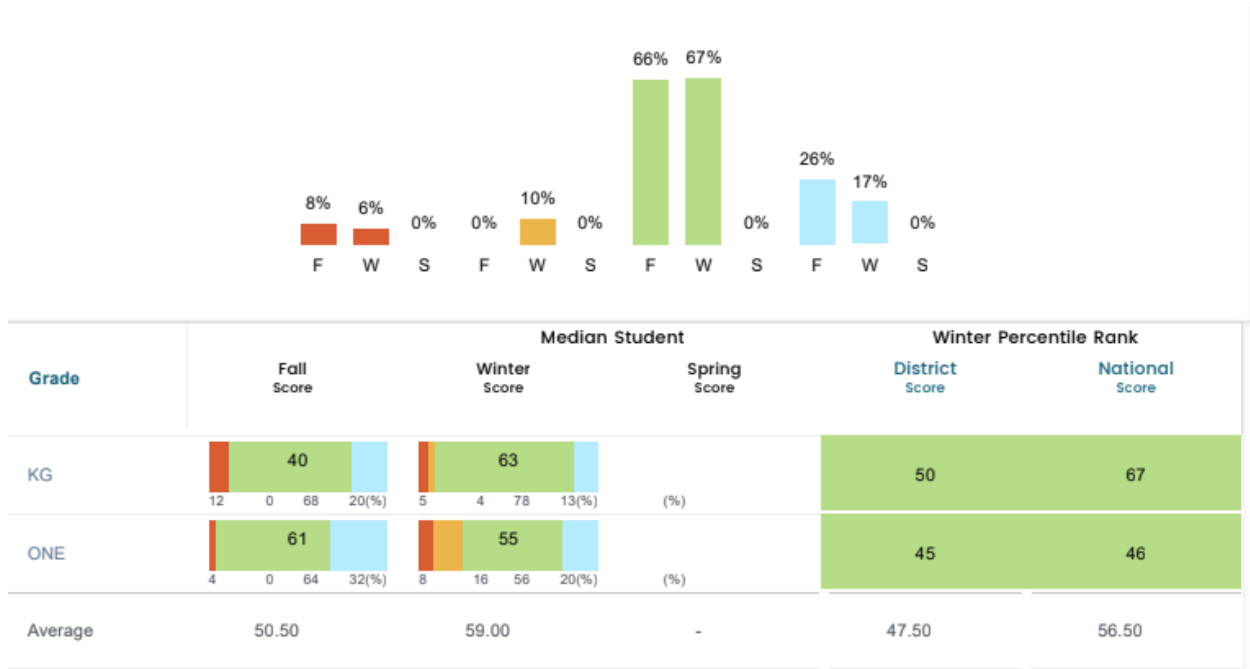

# Arreading growth report

START: 2021-2022 : Fall	END: 2021-2022 : Winter	GROWTH %ILES: Growth by Start Score	COLOR CODING: Norms	GROWTH: Monthly	END OF YEAR GOAL: Next Highest
----------------------------	----------------------------	--	------------------------	--------------------	-----------------------------------

Scores Of All Students In Group  
By Normative Categories: ?

Growth Of All Students In Group  
By Normative Categories: ?

Grade Level	Median Student		Monthly Observed Median Growth		Monthly Goal Median Growth		End of Year		
	Fall Score	Winter Score	Score	%ile	Score	%ile	Predicted Score	Goal Score	Benchmark Score
TWO	445	473	4.90	55	4.28	70	485.8	490.0	490.0
THREE	513	519	1.79	56	-0.43	21	522.5	517.0	503.0
FOUR	522	524	1.46	51	0.59	44	524.1	526.0	513.0
FIVE	539	537	0.57	54	-0.14	27	543.1	536.0	520.0
SIX	544	545	0.83	57	-0.94	17	542.4	541.0	524.0
SEVEN	539	544	0.77	52	0.39	35	548.6	548.6	532.7
EIGHT	560	561	0.39	62	-1.51	23	560.0	555.1	539.3
<b>Average</b>	522.88	528.72	1.53	-	0.32	-	532.36	530.53	517.43

## Early math screening report