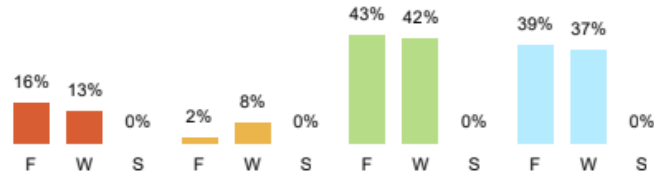

Areading screening report

Grade	Median Student			Winter Percentile Rank	
	Fall Score	Winter Score	Spring Score	District Score	National Score
TWO	442 60 4 28 8(%)	473 46 21 25 8(%)	(%)	49	26
THREE	508 16 0 36 48(%)	519 17 4 29 50(%)	(%)	49	81
FOUR	523 13 4 46 37(%)	524 4 9 48 39(%)	(%)	50	74
FIVE	538 0 0 50 50(%)	537 0 0 57 43(%)	(%)	50	78
SIX	543 4 4 42 50(%)	545 4 9 44 43(%)	(%)	50	81
SEVEN	539 9 4 55 32(%)	544 9 9 50 32(%)	(%)	49	62
EIGHT	557 6 0 47 47(%)	561 6 0 44 50(%)	(%)	49	84
Average	521.28	528.72	-	49.43	69.43