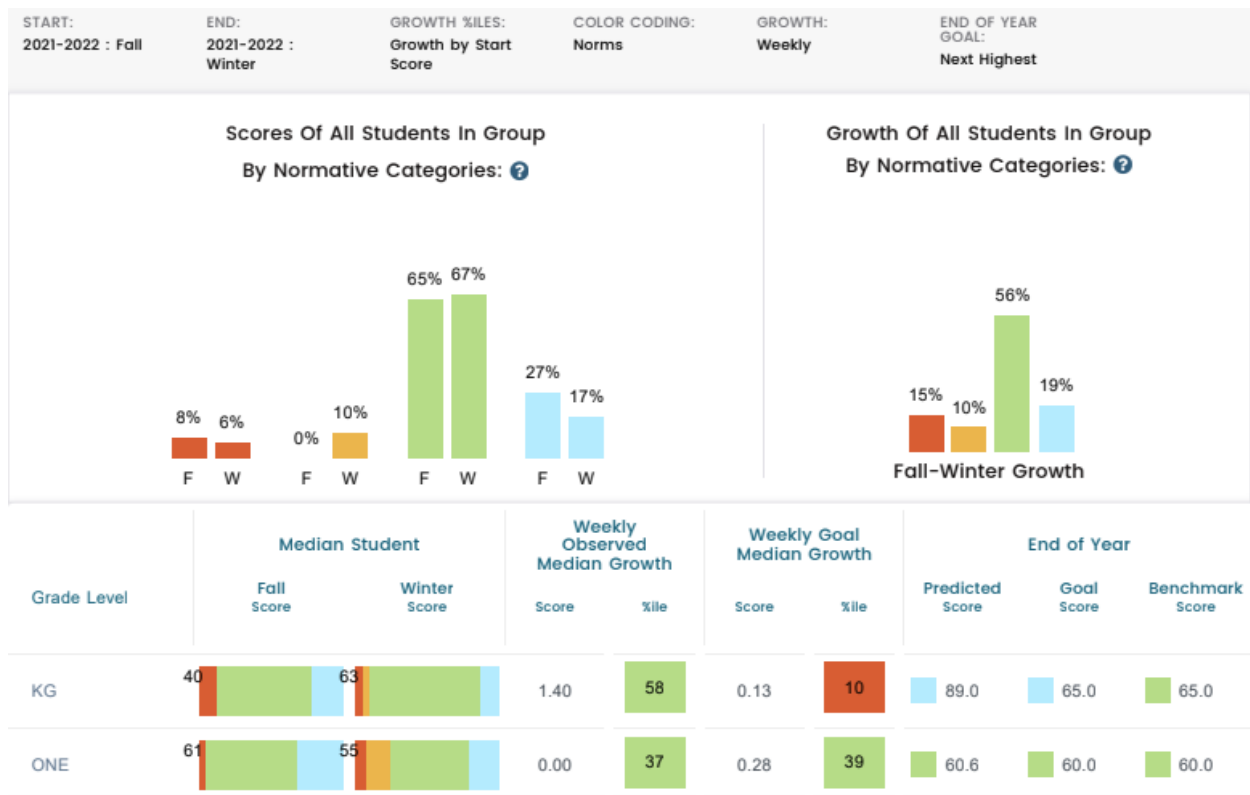

Early math growth report