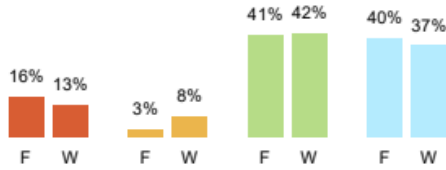

Arreading growth report

START: 2021-2022 : Fall	END: 2021-2022 : Winter	GROWTH %ILES: Growth by Start Score	COLOR CODING: Norms	GROWTH: Monthly	END OF YEAR GOAL: Next Highest

Scores Of All Students In Group
By Normative Categories: ?