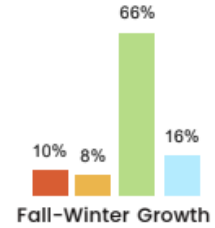

Growth Of All Students In Group
By Normative Categories: ?

Grade Level	Median Student		Monthly Observed Median Growth		Monthly Goal Median Growth		End of Year		
	Fall Score	Winter Score	Score	%ile	Score	%ile	Predicted Score	Goal Score	Benchmark Score
TWO	445	473	4.90	55	4.28	70	485.8	490.0	490.0
THREE	513	519	1.79	56	-0.43	21	522.5	517.0	503.0
FOUR	522	524	1.46	51	0.59	44	524.1	526.0	513.0
FIVE	539	537	0.57	54	-0.14	27	543.1	536.0	520.0
SIX	544	545	0.83	57	-0.94	17	542.4	541.0	524.0
SEVEN	539	544	0.77	52	0.39	35	548.6	548.6	532.7
EIGHT	560	561	0.39	62	-1.51	23	560.0	555.1	539.3
Average	522.88	528.72	1.53	-	0.32	-	532.36	530.53	517.43