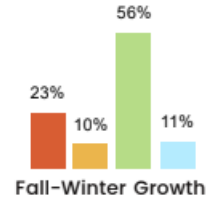

Growth Of All Students In Group
By Normative Categories: ?

Grade Level	Median Student		Monthly Observed Median Growth		Monthly Goal Median Growth		End of Year		
	Fall Score	Winter Score	Score	%ile	Score	%ile	Predicted Score	Goal Score	Benchmark Score
TWO	194	201	1.73	77	1.32	65	208.7	209.0	205.0
THREE	208	211	0.45	36	0.83	57	214.7	215.0	209.0
FOUR	215	213	0.29	31	1.58	71	215.1	222.0	213.0
FIVE	218	220	0.45	41	2.08	77	220.9	229.0	218.0
SIX	222	223	0.32	36	0.55	50	229.5	231.0	220.0
SEVEN	226	229	0.23	37	0.75	61	229.3	233.2	222.4
EIGHT	227	231	0.50	51	0.96	75	236.4	235.0	224.4