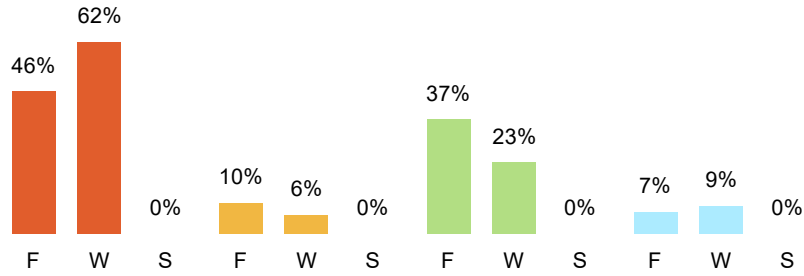

Group Screening Report: Early Reading English

👁️ UPDATED VIEW

2020-2021 : Norms  
Winter

Scores Of Students In Group By Normative Categories: ?

Grade	Median Student			Winter Percentile Rank	
	Fall Score	Winter Score	Spring Score	District Score	National Score
KG	 17 12 59 12(%)	 50 13 25 12(%)	(%)	45	18
ONE	 67 8 21 4(%)	 74 0 22 4(%)	(%)	36	5
Average	28.00	35.50	-	40.50	11.50
Median	28.00	35.50	-	40.50	11.50
Standard Deviation	7.07	12.02	-	6.36	9.19
Min	23.00	27.00	-	36.00	5.00
Max	33.00	44.00	-	45.00	18.00