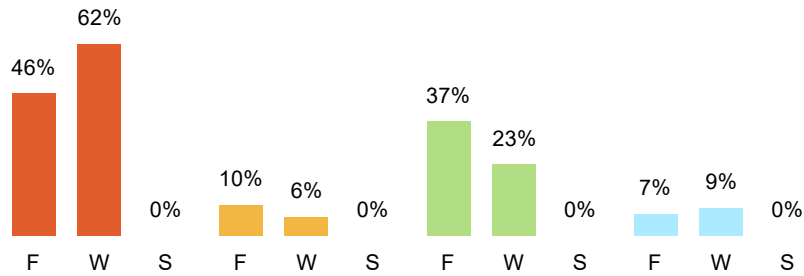

Group Screening Report: Early Reading English

UPDATED VIEW

2020-2021 : Norms  
Winter

Scores Of Students In Group By Normative Categories: ?

Grade	Median Student			Winter Percentile Rank	
	Fall Score	Winter Score	Spring Score	District Score	National Score
KG	 17 12 59 12(%)	 50 13 25 12(%)	(%)	45	18
ONE	 67 8 21 4(%)	 74 0 22 4(%)	(%)	36	5
Average	28.00	35.50	-	40.50	11.50
Median	28.00	35.50	-	40.50	11.50
Standard Deviation	7.07	12.02	-	6.36	9.19
Min	23.00	27.00	-	36.00	5.00
Max	33.00	44.00	-	45.00	18.00